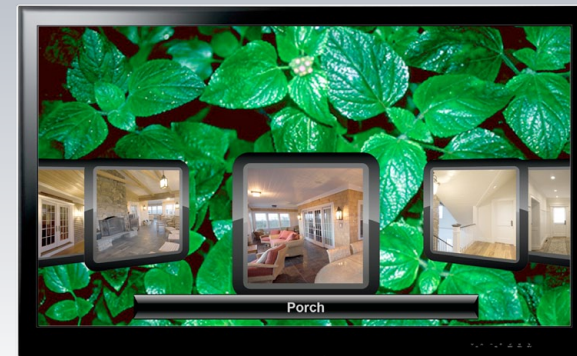

TrueCommand

A Control Portal to all of the Technologies within Your Smart Home

Media

Savant's breakthrough TrueCommand technology provides the most advanced and visually engaging way to navigate, browse and select diverse home control services and multimedia content by boldly presenting attractive icons on any high definition TV. TrueCommand gives you total control from the comfort of your sofa without ever interrupting your audio or video programming.

Security Cameras

While watching your favorite movie, use a Savant app or remote to easily:

Adjust the temperature

Dim the lights

Check the security cameras

Search and play audio and video content

Obtain weather info and sports scores